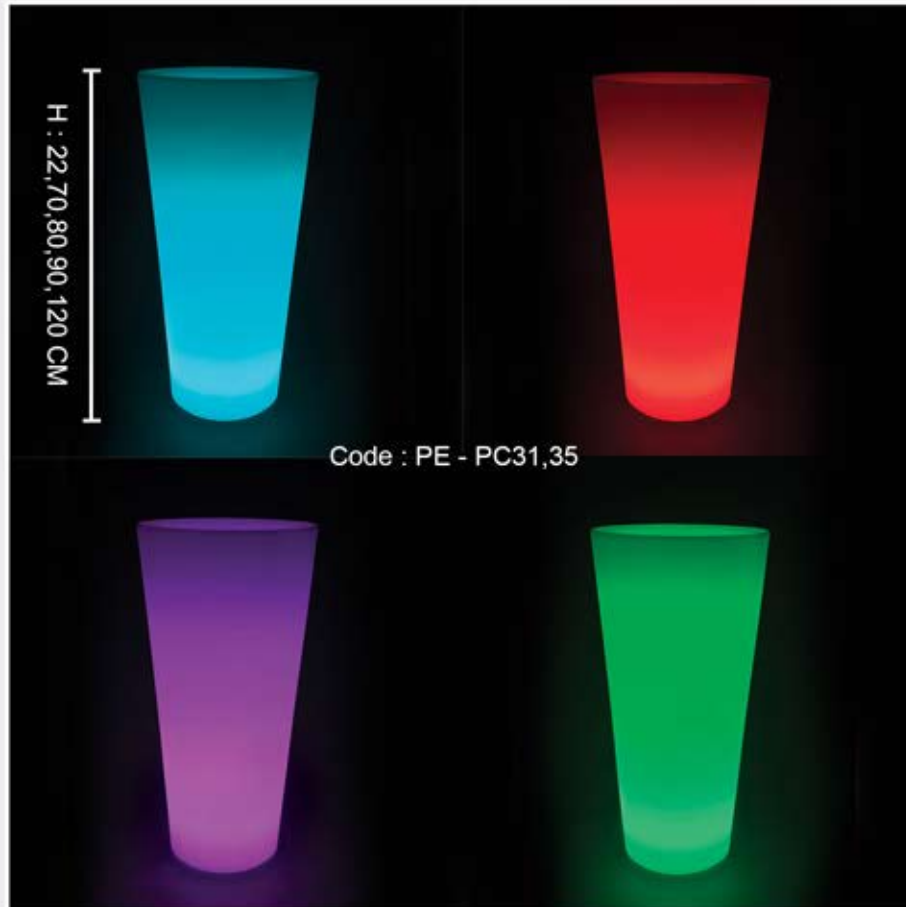

Planter & Flowerpot