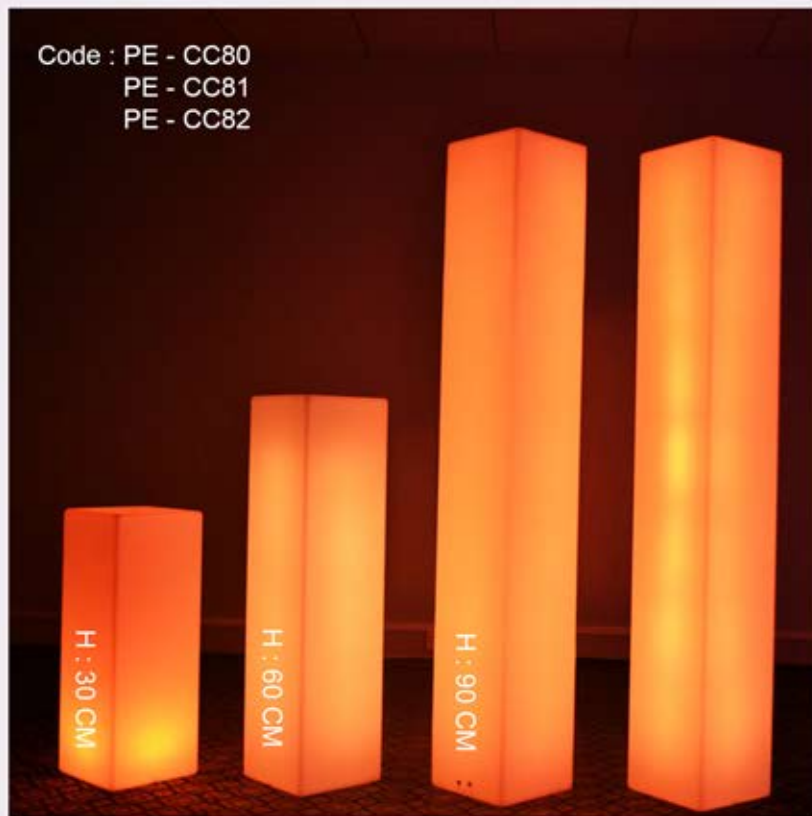

چراغ و پایه چراغ

جدول خیابانی

H: 170 CM

The image features two identical, glowing orange egg-shaped objects positioned on a dark purple, reflective surface. Each object is perfectly mirrored in the surface below it. The background is dark with numerous out-of-focus, bokeh-style lights in shades of yellow and green. On the left side, a white vertical scale bar is present, with the text 'H : 60 CM' written vertically next to it. In the bottom-left corner, the text 'Code : PE-TD02' is displayed.

Bollard / Column

Sphere

Curb

Planter & Flowerpot

Planter & Flowerpot

Planter & Flowerpot

Bollard & Columns

میز ، صندلی و نیمکت ها